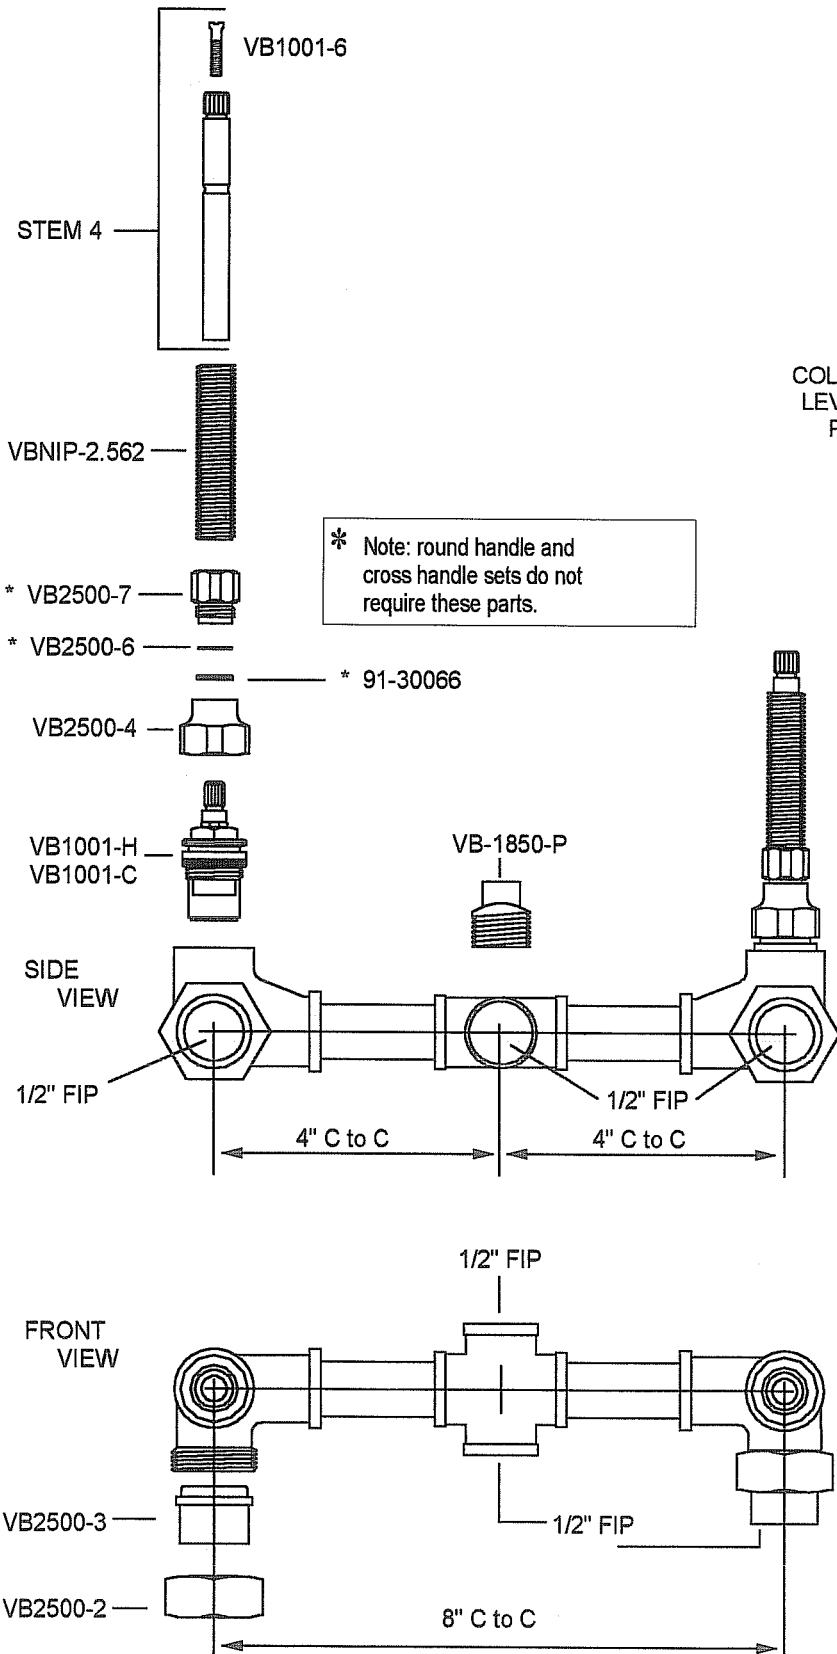

8090536R AND 9090536R
 WALL TUB OR SHOWER VALVE
 CERAMIC (1/4 TURN)
 SHIPPED FROM
 DECEMBER 1991
 MANUFACTURED BY:
 I. W. INDUSTRIES

COLD CARTRIDGE FOR
 LEVER HANDLE SETS
 PART #VB1001-C

HOT CARTRIDGE FOR
 LEVER HANDLE SETS
 AND
 HOT & COLD
 CARTRIDGES FOR
 ROUND HANDLE SETS
 PART #VB1001-H

EXT-WALL:

SHOULD THE INSTALLATION HAVE
 THE VALVE TOO SHORT TO ACCEPT
 THE TRIM OR LONGER THAN THE
 SPECIFIED ROUGH-IN; PLEASE ORDER
 THIS PART TO REPLACE STEM-4 AND
 TRIM TO THE DESIRED LENGTH.