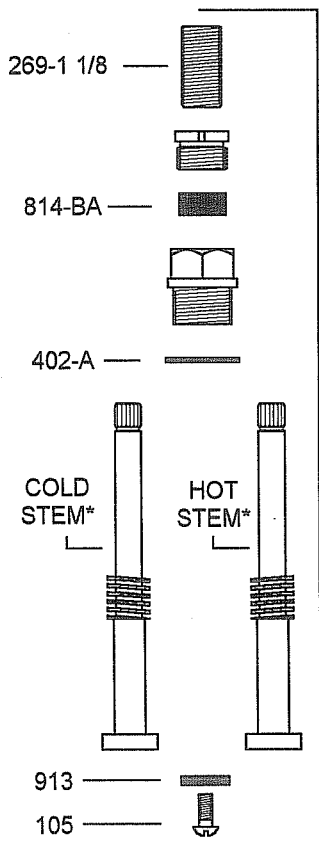

80001248, 90001248, 80001249, 90001249 AND 80001526
 DECK TUB WITH OR WITHOUT HAND SHOWER:
 COMPRESSION SHIPPED PRIOR DECEMBER 1991.
 MANUFACTURED BY: CENTRAL BRASS

1248CSB:
 FOR ALL COLD
 LEVER SETS AND
 ALL HOT & COLD
 ROUND HANDLE
 SETS.

1248HSB:
 FOR ALL HOT
 LEVER SETS

*
 STEMS MAY NOT BE
 ORDERED SEPERATLEY,
 ONLY AS A STEM &
 BONNETT ASSEMBLY.