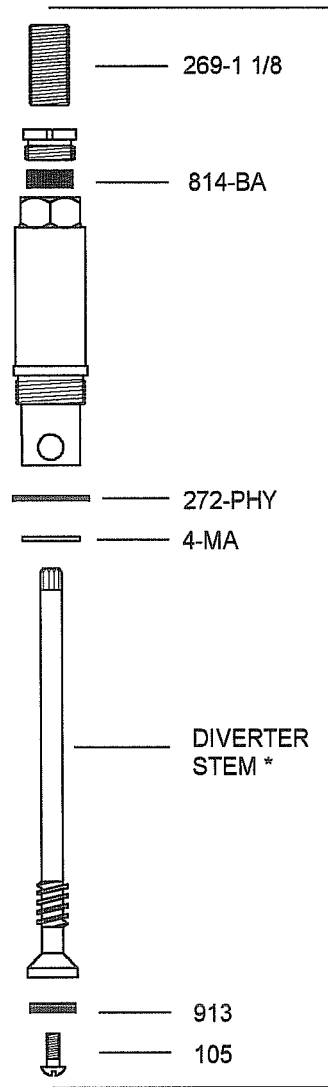

80001248, 90001248, 80001249, 90001249 AND 80001526
 DECK TUB WITH OR WITHOUT HAND SHOWER:
 COMPRESSION SHIPPED PRIOR DECEMBER 1991.
 MANUFACTURED BY: CENTRAL BRASS

1248CSB:
 FOR ALL COLD
 LEVER SETS AND
 ALL HOT & COLD
 ROUND HANDLE
 SETS.

1248HSB:
 FOR ALL HOT
 LEVER SETS

*
 STEMS MAY NOT BE
 ORDERED SEPERATLEY,
 ONLY AS A STEM &
 BONNETT ASSEMBLY.