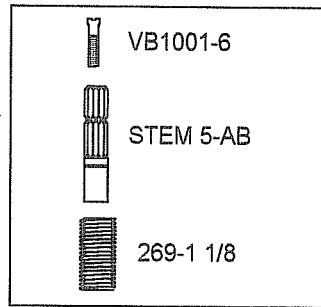

80001248, 80001249, 90001248, 90001249 & 80001526
 DECK TUB WITH OR WITHOUT HAND SHOWER:
 CERAMIC (1/4 TURN)
 SHIPPED FROM DECEMBER 1991
 TO AUGUST 2000
 MANUFACTURED BY: I. W. INDUSTRIES

HOT DECK CARTRIDGE
 FOR LEVER HANDLE SETS
 AND
 HOT & COLD CARTRIDGE
 FOR ROUND HANDLE SETS
 PART # VB2000 - H

COLD DECK CARTRIDGE
 FOR LEVER HANDLE SETS
 PART # VB2000 - C

PARTS SHOWN IN THE
 BOXES ARE SUPPLIED
 WITH THE TRIM

EXT-DECK
 SHOULD THE INSTALLATION
 HAVE THE VALVE TOO SHORT
 TO ACCEPT THE TRIM; PLEASE
 ORDER THIS PART TO REPLACE
 STEM-5AB AND TRIM IT TO THE
 DESIRED LENGTH.