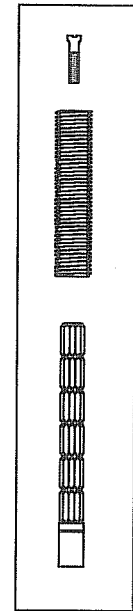

80001248, 80001249, 90001248, 90001249 & 80001526
 DECK TUB WITH OR WITHOUT HAND SHOWER:
 CERAMIC (1/4 TURN)
 SHIPPED FROM DECEMBER 1991
 TO AUGUST 2000
 MANUFACTURED BY: I. W. INDUSTRIES

HOT DECK CARTRIDGE
 FOR LEVER HANDLE SETS
 AND
 HOT & COLD CARTRIDGE
 FOR ROUND HANDLE SETS
 PART # VB2000 - H

COLD DECK CARTRIDGE
 FOR LEVER HANDLE SETS
 PART # VB2000 - C

PARTS SHOWN IN THE
 BOXES ARE SUPPLIED
 WITH THE TRIM

EXT-DECK
 SHOULD THE INSTALLATION
 HAVE THE VALVE TOO SHORT
 TO ACCEPT THE TRIM; PLEASE
 ORDER THIS PART TO REPLACE
 STEM-5AB AND TRIM IT TO THE
 DESIRED LENGTH.