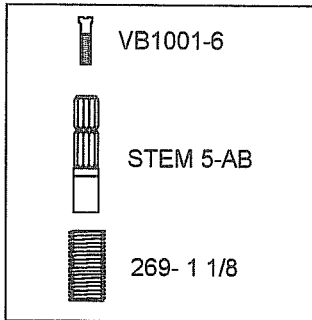

80001248, 80001249, 90001248, 90001249 & 80001526
 DECK TUB WITH OR WITHOUT HAND SHOWER:
 CERAMIC (1/4 TURN)
 SHIPPED FROM DECEMBER 1991
 TO AUGUST 2000
 MANUFACTURED BY: I. W. INDUSTRIES

HOT DECK CARTRIDGE
 FOR LEVER HANDLE SETS
 AND
 HOT & COLD CARTRIDGE
 FOR ROUND HANDLE SETS
 PART # VB2000 - H

COLD DECK CARTRIDGE
 FOR LEVER HANDLE SETS
 PART # VB2000 - C

PARTS SHOWN IN THE
 BOXES ARE SUPPLIED
 WITH THE TRIM

EXT-DECK
 SHOULD THE INSTALLATION
 HAVE THE VALVE TOO SHORT
 TO ACCEPT THE TRIM; PLEASE
 ORDER THIS PART TO REPLACE
 STEM-5AB AND TRIM IT TO THE
 DESIRED LENGTH.