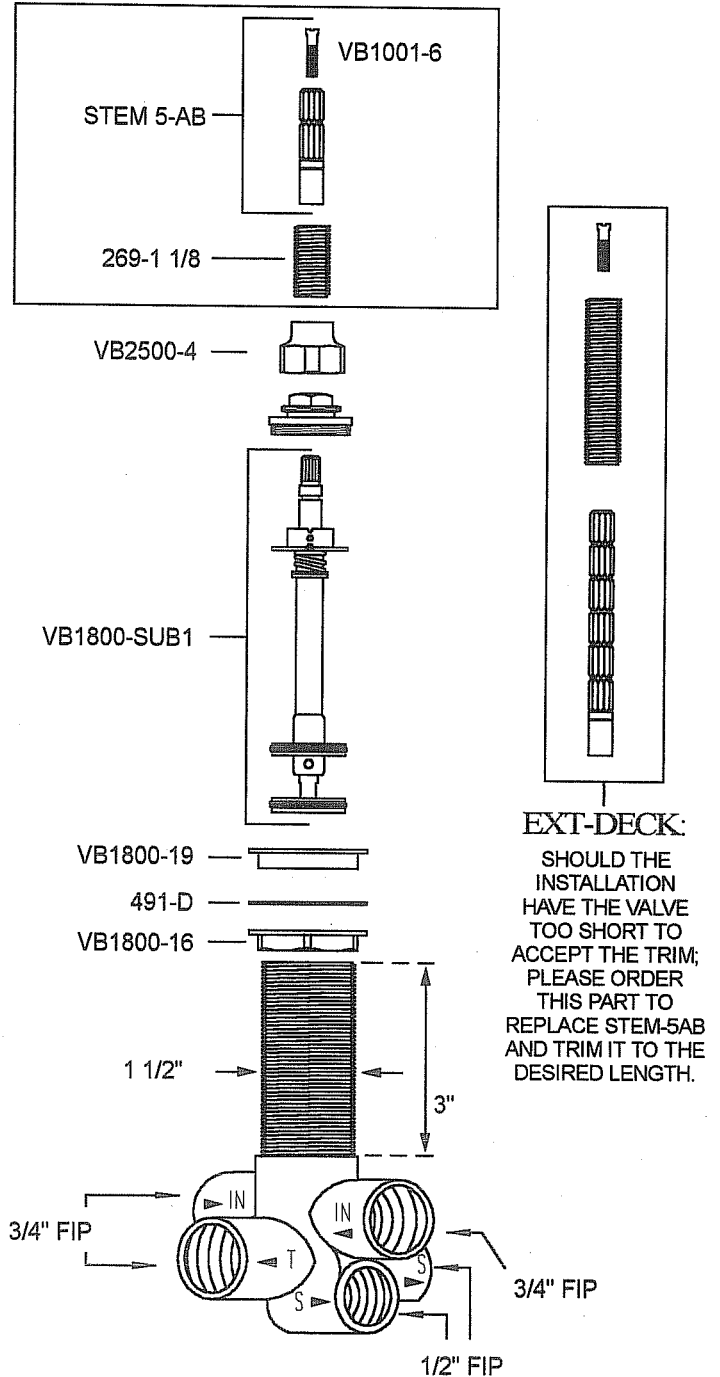

PARTS BREAKDOWN FOR: 80001820 and 80001800

PARTS SHOWN IN THE BOX, BELOW,
ARE SUPPLIED WITH THE TRIM

**80001820
WALL MOUNTED
5 PORT DIVERTER VALVE**

**80001800
DECK MOUNTED
5 PORT DIVERTER VALVE**