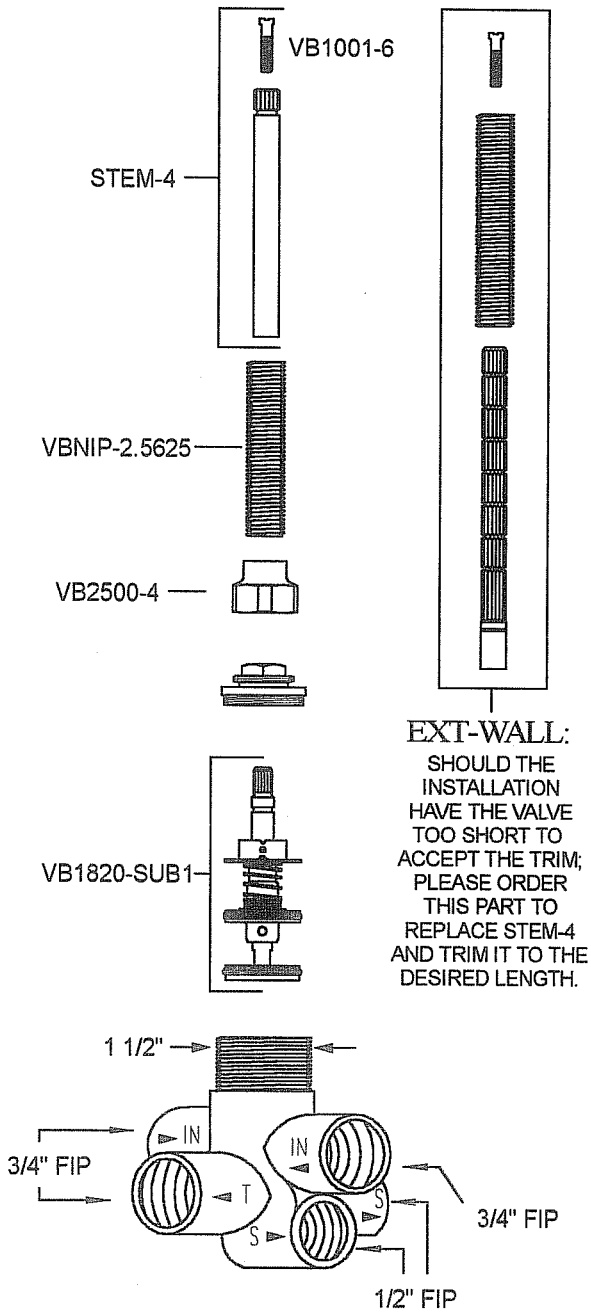

PARTS BREAKDOWN FOR: 80001820 and 80001800

PARTS SHOWN IN THE BOX, BELOW,
ARE SUPPLIED WITH THE TRIM

**80001820
WALL MOUNTED
5 PORT DIVERTER VALVE**

**80001800
DECK MOUNTED
5 PORT DIVERTER VALVE**